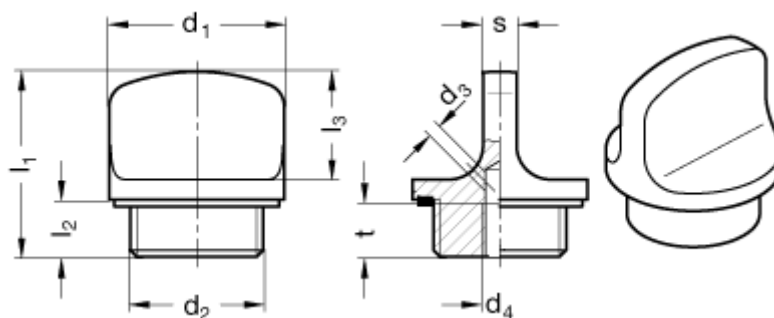

Data Sheet

Article number: 201127515

Description: E+G Threaded plug temperatur up to 120C
GN 441-26-M20x1,5-2-SW

Measures

$d_1 = 26$

$d_2 = M 20 \times 1,5$

$d_3 = 2$

$d_4 = M 5$

$l_1 = 27,5$

$l_2 = 8,5$

$l_3 = 16$

$s = 5$

$t = 8$